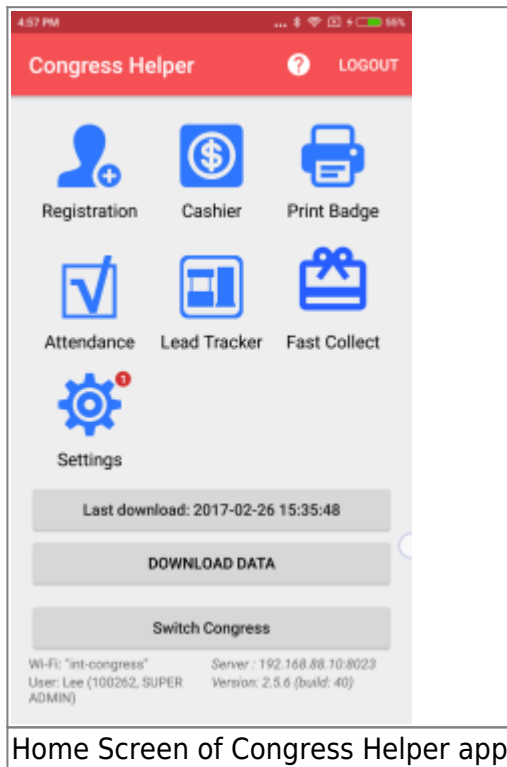

Registration Operation Manual

Below please find the operation manuals of the Congress Helper app in Registration Hall for two user roles:

- [Traffic Controller](#)
- [Registration Helper](#)
- [Cashier Helper](#)
- [Print Badge Helper](#)
- [Delegate Kit Helper](#)
- [Ribbon Helper](#)

From: <https://wiki.questwork.com/dokuwiki/> - **Questwork's Wiki**

Permanent link: https://wiki.questwork.com/dokuwiki/doku.php?id=course:congress_setup:operations_manual:registration:start&rev=1488101187