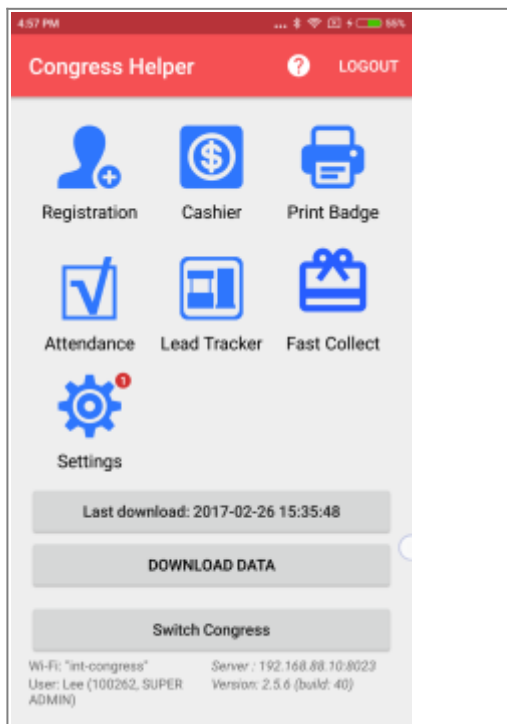

Registration Operation Manual

Below please find the operation manuals of the Congress Helper app in Registration Hall for two user roles:

- [Traffic Controller](#)
- [Registration Helper](#)
- [Cashier Helper](#)
- [Print Badge Helper](#)
- [Delegate Kit Helper](#)
- [Ribbon Helper](#)

Home Screen of Congress Helper app

From: <https://wiki.questwork.com/dokuwiki/> - **Questwork's Wiki**

Permanent link: https://wiki.questwork.com/dokuwiki/doku.php?id=course:congress_setup:operations_manual:registration:start&rev=1488101203