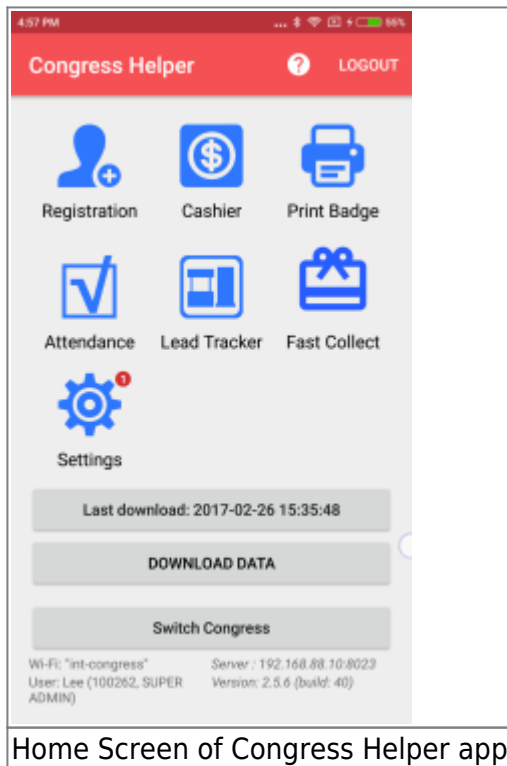

Registration Operation Manual

Below please find the operation manuals of the Congress Helper app in Registration Hall for different user roles:

- [Traffic Controller](#)
- [Registration Helper](#)
- [Cashier Helper](#)
- [Print Badge Helper](#)
- [Delegate Kit Helper](#)
- [Ribbon Helper](#)

Below please find the operation manuals for technicians:

- [Technician](#)

From: <https://wiki.questwork.com/dokuwiki/> - Questwork's Wiki

Permanent link: <https://wiki.questwork.com/dokuwiki/doku.php?id=course:congress_setup:operations_manual:registration:start&rev=1488947049>

Last update: 2017/03/08 12:24