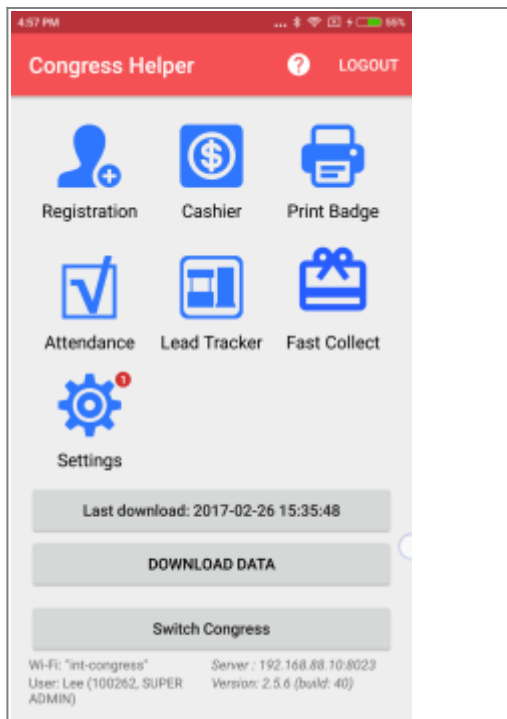

Registration Operation Manual

Daily Checking

- [Daily Checking](#)

Helpers

Below please find the operation manuals of the Congress Helper app in Registration Hall for different user roles:

- [Traffic Controller](#)
- [Registration Helper](#)
- [Cashier Helper](#)
- [Print Badge Helper](#)
- [Delegate Kit Helper](#)
- [Ribbon Helper](#)

Below please find the operation manuals for technicians:

- [Technician](#)

Home Screen of Congress Helper app

From: <https://wiki.questwork.com/dokuwiki/> - Questwork's Wiki

Permanent link: https://wiki.questwork.com/dokuwiki/doku.php?id=course:congress_setup:operations_manual:registration:start&rev=1488947455