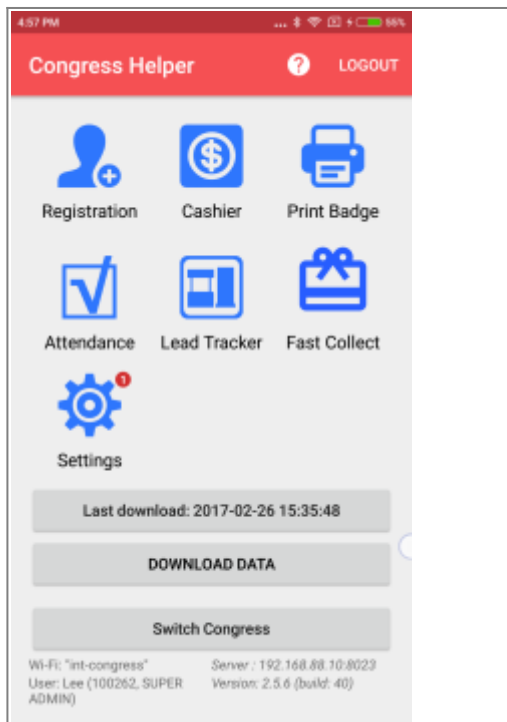

Registration Operation Manual

Daily Checking

- [Daily Checking](#)

Helpers

Below please find the operation manuals of the Congress Helper app in Registration Hall for different user roles:

- [Traffic Controller](#)
- [Registration Helper](#)
- [Cashier Helper](#)
- [Print Badge Helper](#)
- [Delegate Kit Helper](#)
- [Ribbon Helper](#)

Below please find the operation manuals for technicians:

- [Technician](#)

Home Screen of Congress Helper app