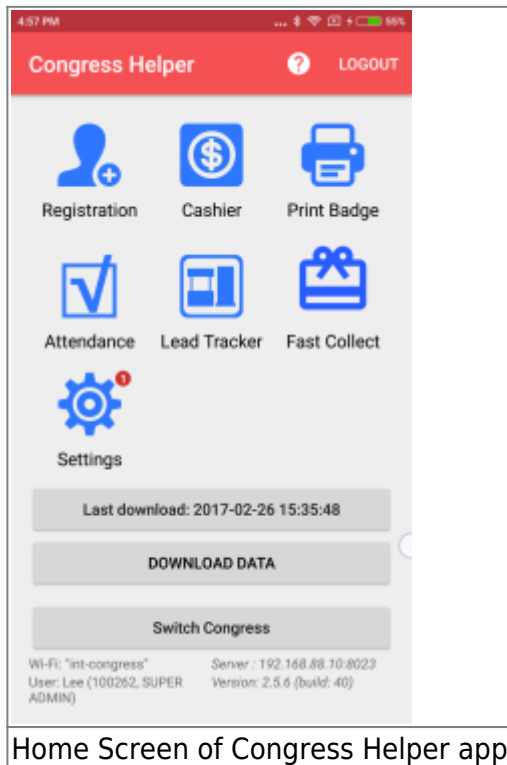

Registration Operation Manual

Daily Checking

- [Daily Checking](#)

Helpers

Below please find the operation manuals of the Congress Helper app in Registration Hall for different user roles:

- [Traffic Controller](#)
- [Registration Counter Helper](#)
- [Registration Helper](#)
- [Walk-in Guest Helper](#)
- [Cashier Helper](#)
- [Print Badge Helper](#)
- [Delegate Kit Helper](#)
- [Ribbon Helper](#)

Below please find the operation manuals for technicians:

- [Technician](#)

Home Screen of Congress Helper app