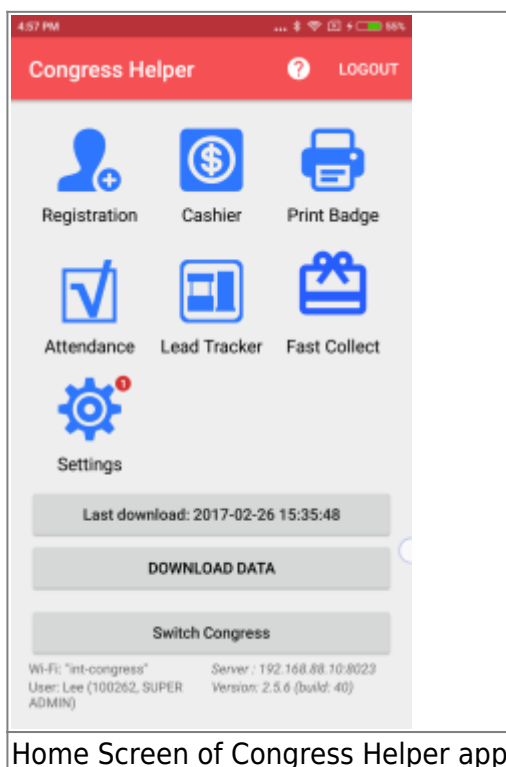

Registration Operation Manual

Daily Checking

- [Daily Checking](#)

Helpers

Below please find the operation manuals of the Congress Helper app in Registration Hall for different user roles:

- [Traffic Controller](#)
- [Registration Counter Helper](#)
- [Registration Helper](#)
- [Walk-in Guest Helper](#)
- [Cashier Helper](#)
- [Print Badge Helper](#)
- [Delegate Kit Helper](#)
- [Ribbon Helper](#)

Below please find the operation manuals for technicians:

- [Technician](#)