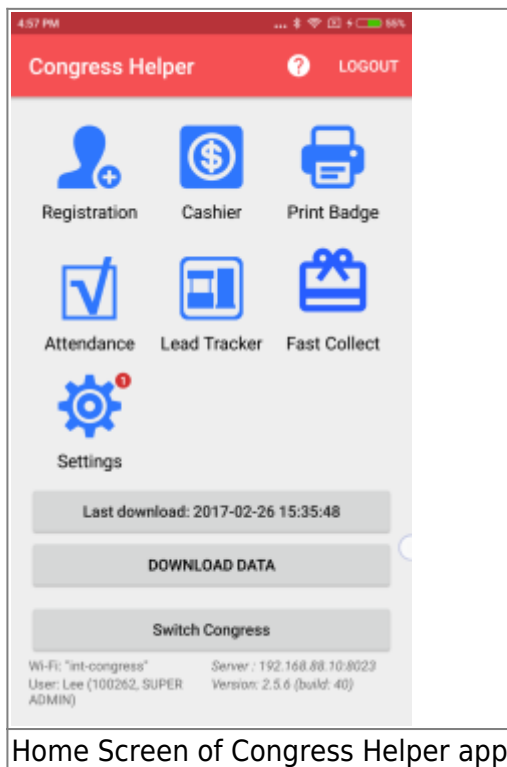

Registration Operation Manual

Daily Checking

- [Daily Checking](#)

Helpers

Below please find the operation manuals of the Congress Helper app in Registration Hall for different user roles:

- [Traffic Controller](#)
- [Registration Counter Helper](#)
- [Registration Helper](#)
- [Walk-in Guest Helper](#)
- [Cashier Helper](#)
- [Print Badge Helper](#)
- [Delegate Kit Helper](#)
- [Ribbon Helper](#)

Below please find the operation manuals for technicians:

- [Technician](#)

Home Screen of Congress Helper app