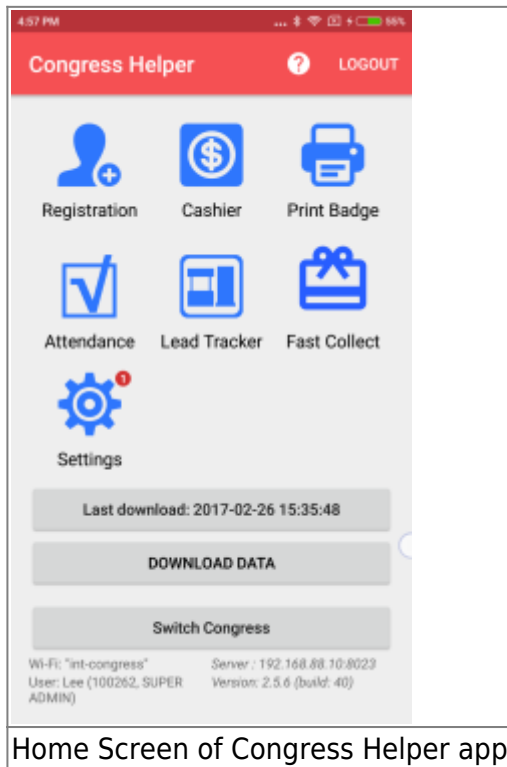

Registration Operation Manual

Daily Checking

- [Daily Checking](#)

Helpers

Below please find the operation manuals of the Congress Helper app in Registration Hall for different user roles:

- [Traffic Controller](#)
- [Registration Counter Helper](#)
- [Registration Helper](#)
- [Walk-in Guest Helper](#)
- [Cashier Helper](#)
- [Print Badge Helper](#)
- [Delegate Kit Helper](#)
- [Ribbon Helper](#)

Below please find the operation manuals for technicians:

- [Technician](#)

Home Screen of Congress Helper app

From: <https://wiki.questwork.com/dokuwiki/> - **Questwork's Wiki**

Permanent link: https://wiki.questwork.com/dokuwiki/doku.php?id=course:congress_setup:operations_manual:registration:start&rev=1544923265