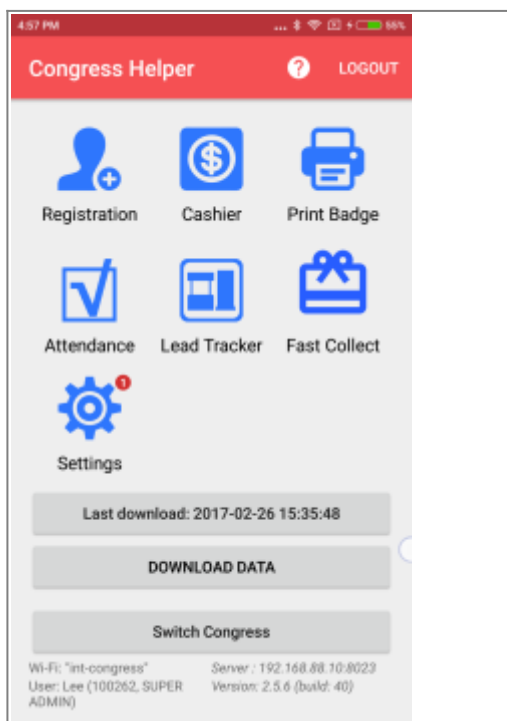

Registration Operation Manual

Daily Checking

- [Daily Checking](#)

Helpers

Below please find the operation manuals of the Congress Helper app in Registration Hall for different user roles:

- [Traffic Controller](#)
- [Registration Helper](#)
- [Walk-in Guest Helper](#)
- [Cashier Helper](#)
- [Print Badge Helper](#)
- [Delegate Kit Helper](#)
- [Ribbon Helper](#)

Below please find the operation manuals for technicians:

- [Technician](#)

Home Screen of Congress Helper app

From: <https://wiki.questwork.com/dokuwiki/> - Questwork's Wiki

Permanent link: https://wiki.questwork.com/dokuwiki/doku.php?id=course:congress_setup:operations_manual:registration:start&rev=1544923391