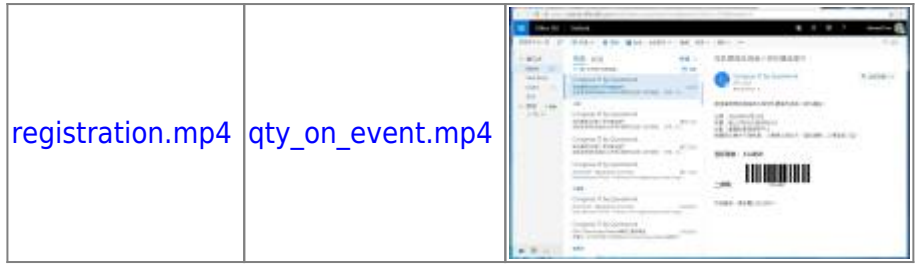

## Process for Registration of Event

From:  
<https://wiki.questwork.com/dokuwiki/> - Questwork's Wiki

Permanent link:  
[https://wiki.questwork.com/dokuwiki/doku.php?id=course:event\\_registration:start&rev=1525244233](https://wiki.questwork.com/dokuwiki/doku.php?id=course:event_registration:start&rev=1525244233)