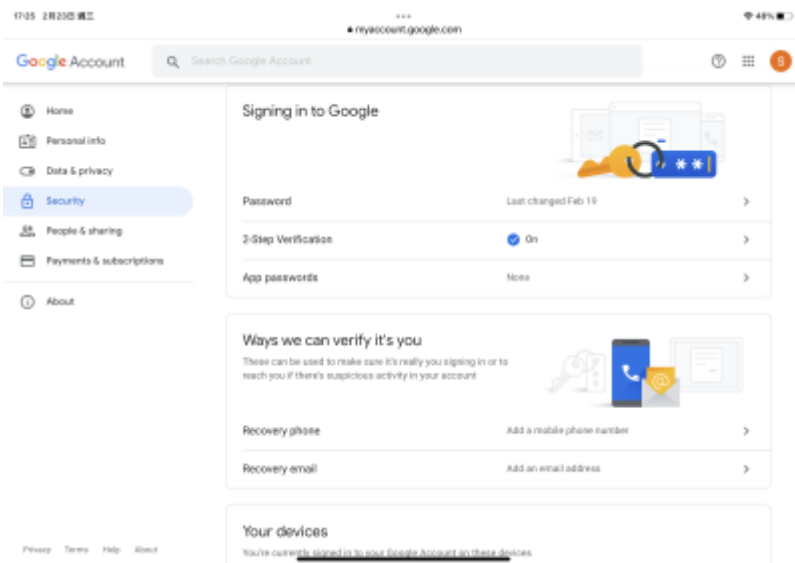

Gmail Set Up App Password

You must set up the 2-Step Verification before you could set up the App Password. See this

https://wiki.questwork.com/dokuwiki/doku.php?id=course:gmail:setup_two_factor_verification:start

- Open your browser and go to <https://accounts.google.com>
- Login with your email address and password as usual
- After login, click the “Security” on the left pane
- scroll down to find the “Signing in to Google > App Password” as shown