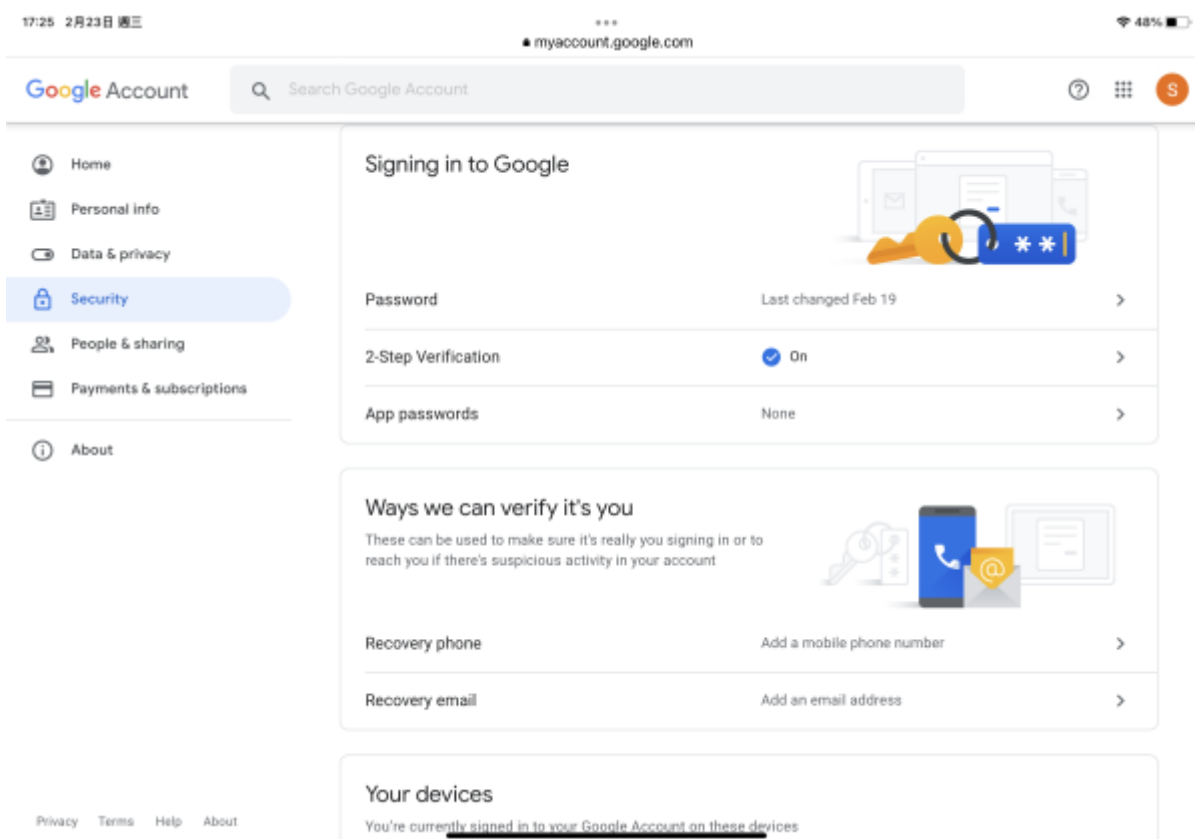

Gmail Set Up App Password

You must set up the 2-Step Verification before you could set up the App Password. See this

https://wiki.questwork.com/dokuwiki/doku.php?id=course:gmail:setup_two_factor_verification:start

- Open your browser and go to <https://accounts.google.com>
- Login with your email address and password as usual
- After login, click the "Security" on the left pane
- scroll down to find the "Signing in to Google > App Password" as shown