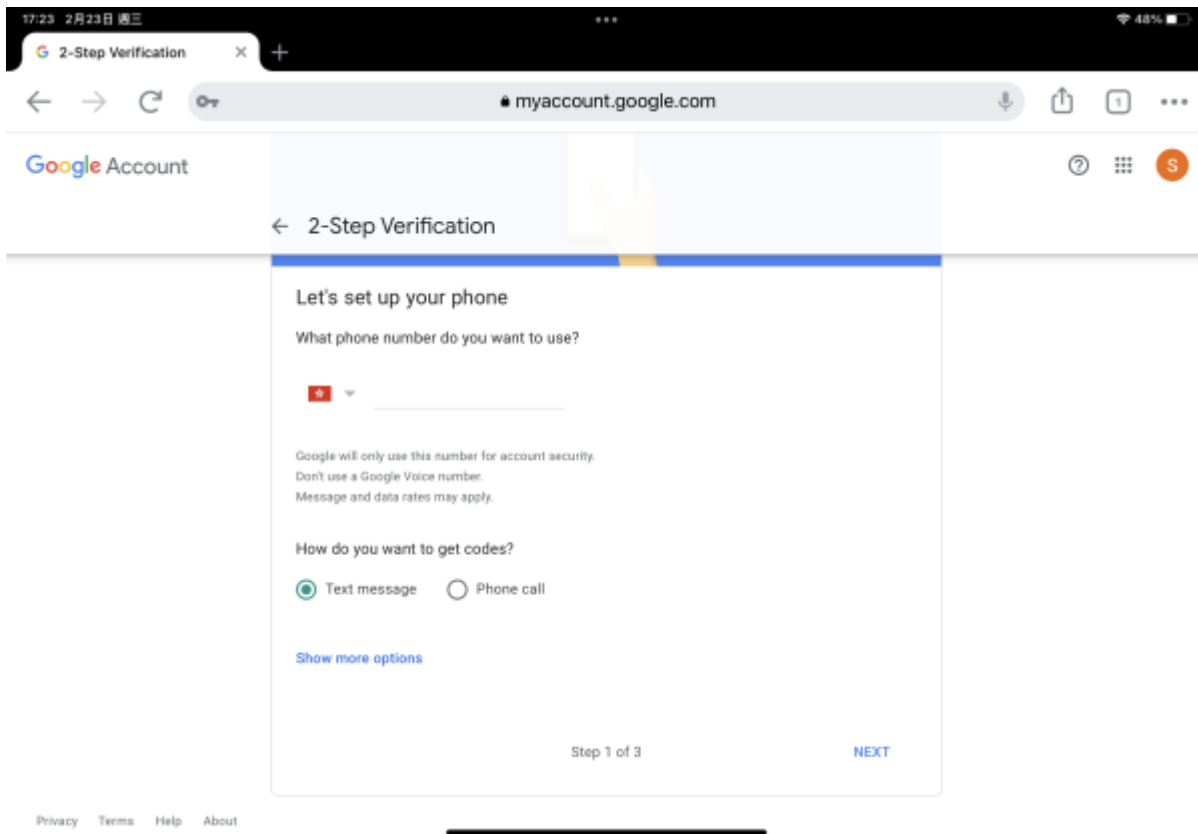

# Gmail Set up 2-Step Verification

Nowadays, most online email system will requires 2-Step Verification to protect your account. Please follow this guide to setup for Gmail.

- Open your browser and go to <https://accounts.google.com>
- Login with your email address and password as usual
- After login, click the “Security” on the left pane
- scroll down to find the “Signing in to Google > 2-Step Verification”
  - The current status should be “Off” as shown below
  - If you cannot see this, please contact us.

- click the “2-Step Verification” and then click [GET STARTED]

- google will ask you to login with your password again
- On the "Let's set up your phone" page
  - choose the Country and enter your mobile number
  - choose "Text message" and click [Next]

- Enter the 6-digits code you receive from Google and the click [NEXT]

- On the last page, click [TURN ON] to enable the 2-Step Verification

- Click the Back arrow < on top to go back previous screen, you should see the “2-Step Verification” status is ON now.