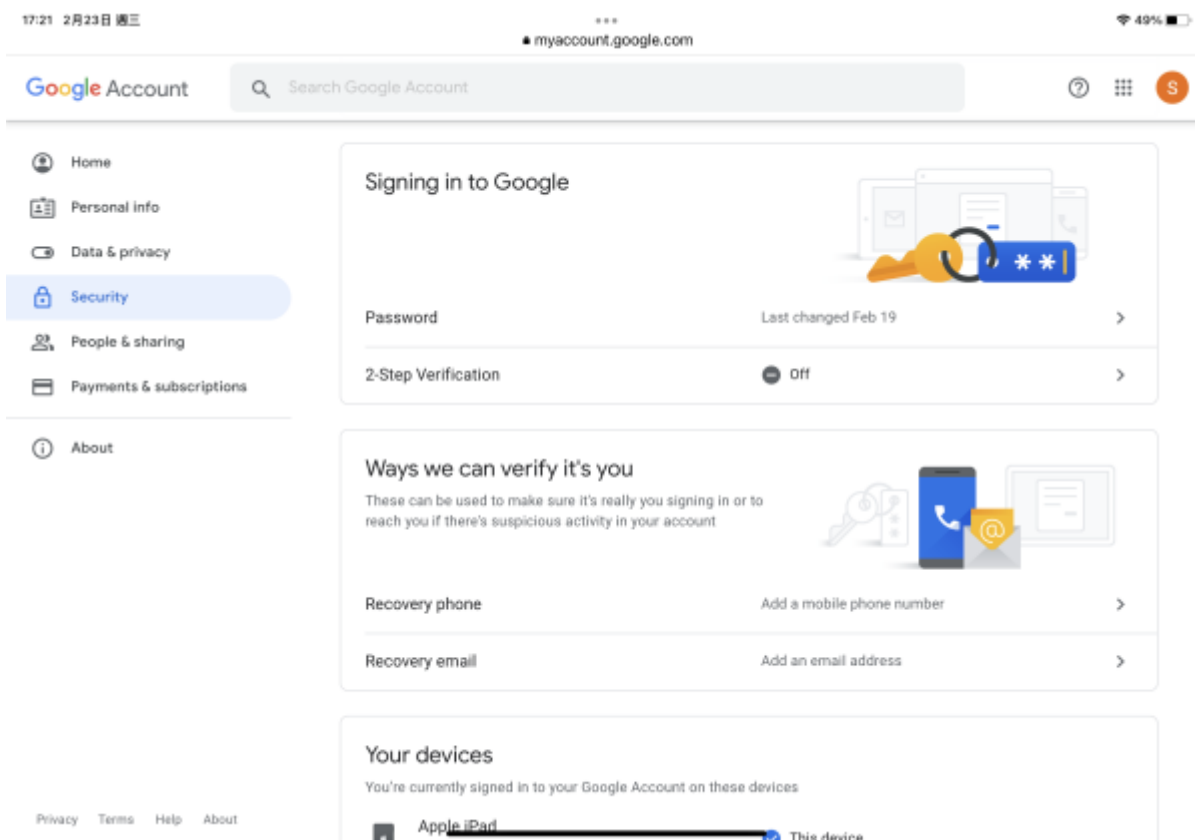

# Gmail Set up 2-Step Verification

Nowadays, most online email system will requires 2-Step Verification to protect your account. Please follow this guide to setup for Gmail.

- Open your browser and go to <https://accounts.google.com>
- Login with your email address and password as usual
- After login, click the “Security” on the left pane
- scroll down to find the “Signing in to Google > 2-Step Verification”
  - The current status should be “Off” as shown below
  - If you cannot see this, please contact us.

- click the “2-Step Verification” and then click [GET STARTED]

- google will ask you to login with your password again
- On the "Let's set up your phone" page
  - choose the Country and enter your mobile number
  - choose "Text message" and click [Next]

- Enter the 6-digits code you receive from Google and the click [NEXT]

- On the last page, click [TURN ON] to enable the 2-Step Verification

- Click the Back arrow < on top to go back previous screen, you should see the “2-Step Verification” status is ON now.