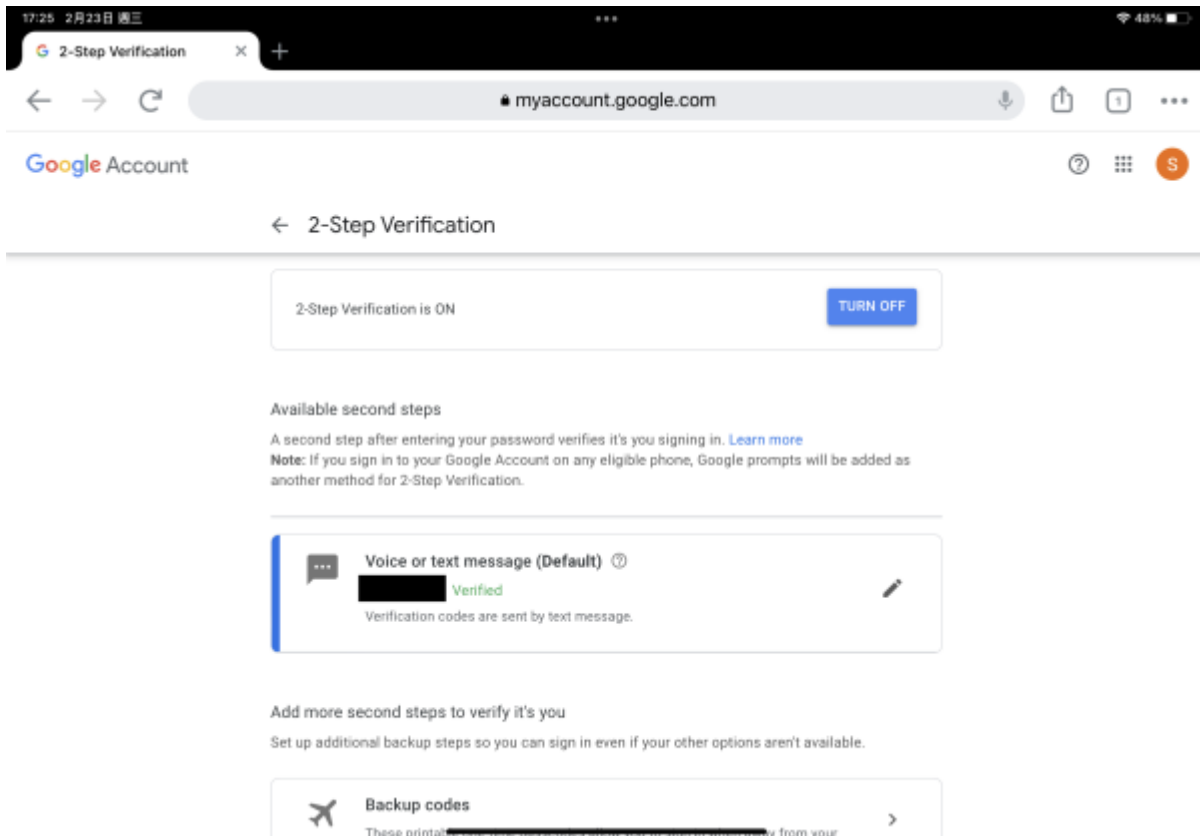

# Gmail Set up 2-Step Verification

Nowadays, most online email system will requires 2-Step Verification to protect your account. Please follow this guide to setup for Gmail.

- Open your browser and go to <https://accounts.google.com>
- Login with your email address and password as usual
- After login, click the “Security” on the left pane
- scroll down to find the “Signing in to Google > 2-Step Verification”
  - The current status should be “Off” as shown below
  - If you cannot see this, please contact us.

- click the “2-Step Verification” and then click [GET STARTED]

- google will ask you to login with your password again
- On the "Let's set up your phone" page
  - choose the Country and enter your mobile number
  - choose "Text message" and click [Next]

- Enter the 6-digits code you receive from Google and the click [NEXT]

- On the last page, click [TURN ON] to enable the 2-Step Verification

- Click the Back arrow < on top to go back previous screen, you should see the “2-Step Verification” status is ON now.