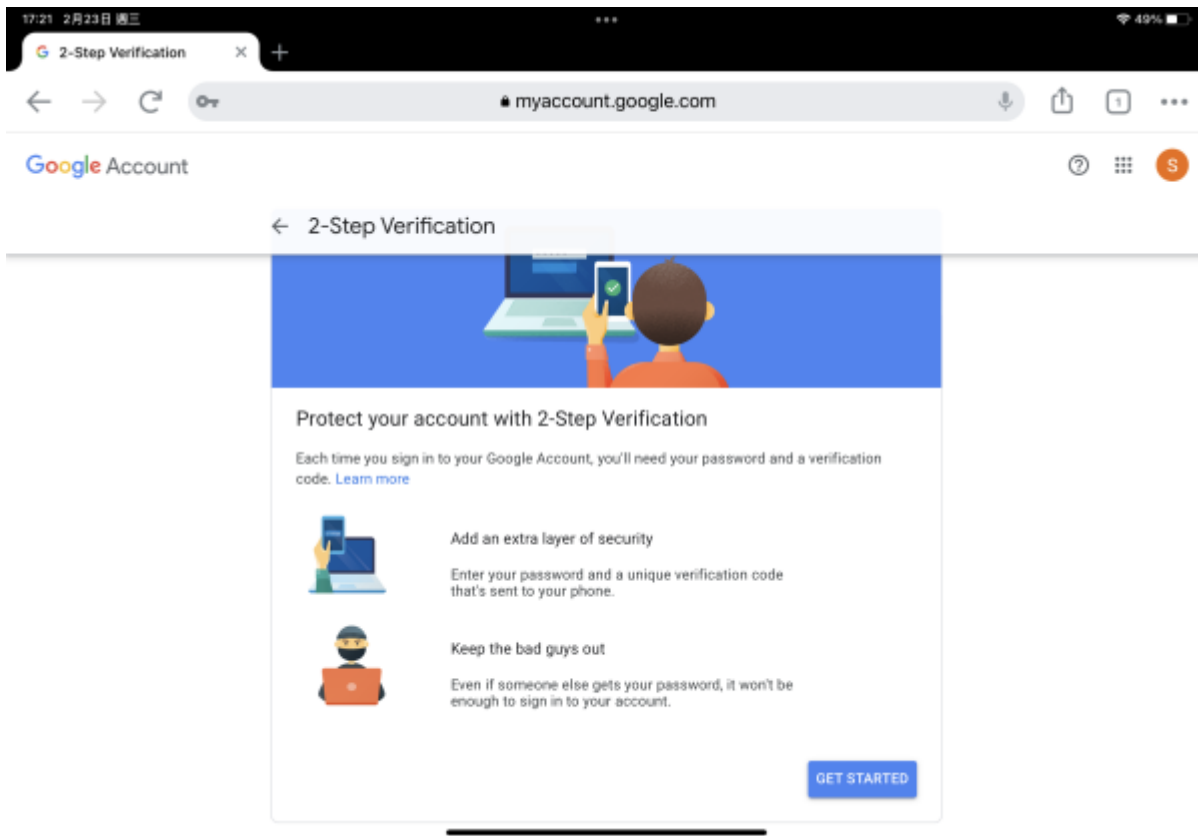

# Gmail Set up 2-Step Verification

Nowadays, most online email system will requires 2-Step Verification to protect your account. Please follow this guide to setup for Gmail.

- Open your browser and go to <https://accounts.google.com>
- Login with your email address and password as usual
- After login, click the “Security” on the left pane
- scroll down to find the “Signing in to Google > 2-Step Verification”
  - The current status should be “Off” as shown below
  - If you cannot see this, please contact us.

- click the “2-Step Verification” and then click [GET STARTED]

- google will ask you to login with your password again
- On the "Let's set up your phone" page
  - choose the Country and enter your mobile number
  - choose "Text message" and click [Next]

- Enter the 6-digits code you receive from Google and the click [NEXT]

- On the last page, click [TURN ON] to enable the 2-Step Verification

- Click the Back arrow < on top to go back previous screen, you should see the “2-Step Verification” status is ON now.