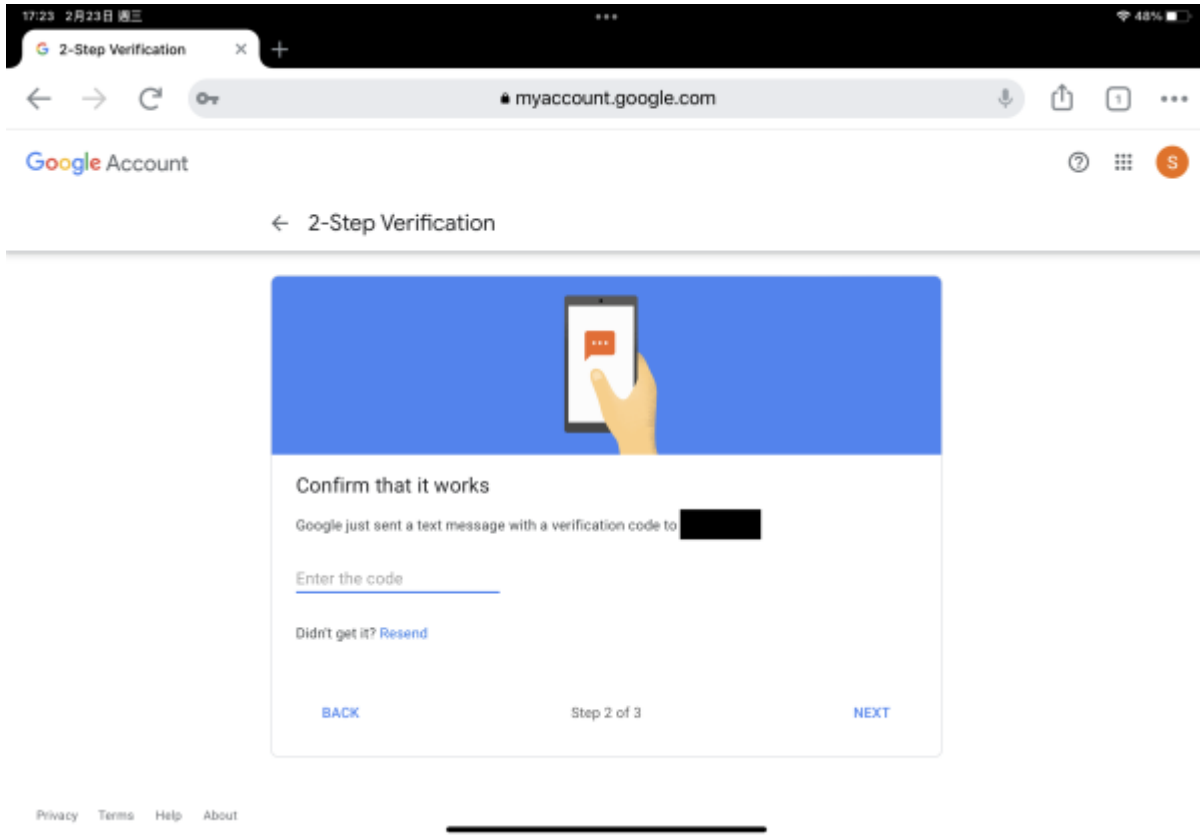

# Gmail Set up 2-Step Verification

Nowadays, most online email system will requires 2-Step Verification to protect your account. Please follow this guide to setup for Gmail.

- Open your browser and go to <https://accounts.google.com>
- Login with your email address and password as usual
- After login, click the “Security” on the left pane
- scroll down to find the “Signing in to Google > 2-Step Verification”
  - The current status should be “Off” as shown below
  - If you cannot see this, please contact us.

- click the “2-Step Verification” and then click [GET STARTED]

- google will ask you to login with your password again
- On the "Let's set up your phone" page
  - choose the Country and enter your mobile number
  - choose "Text message" and click [Next]

- Enter the 6-digits code you receive from Google and the click [NEXT]

- On the last page, click [TURN ON] to enable the 2-Step Verification

- Click the Back arrow < on top to go back previous screen, you should see the “2-Step Verification” status is ON now.