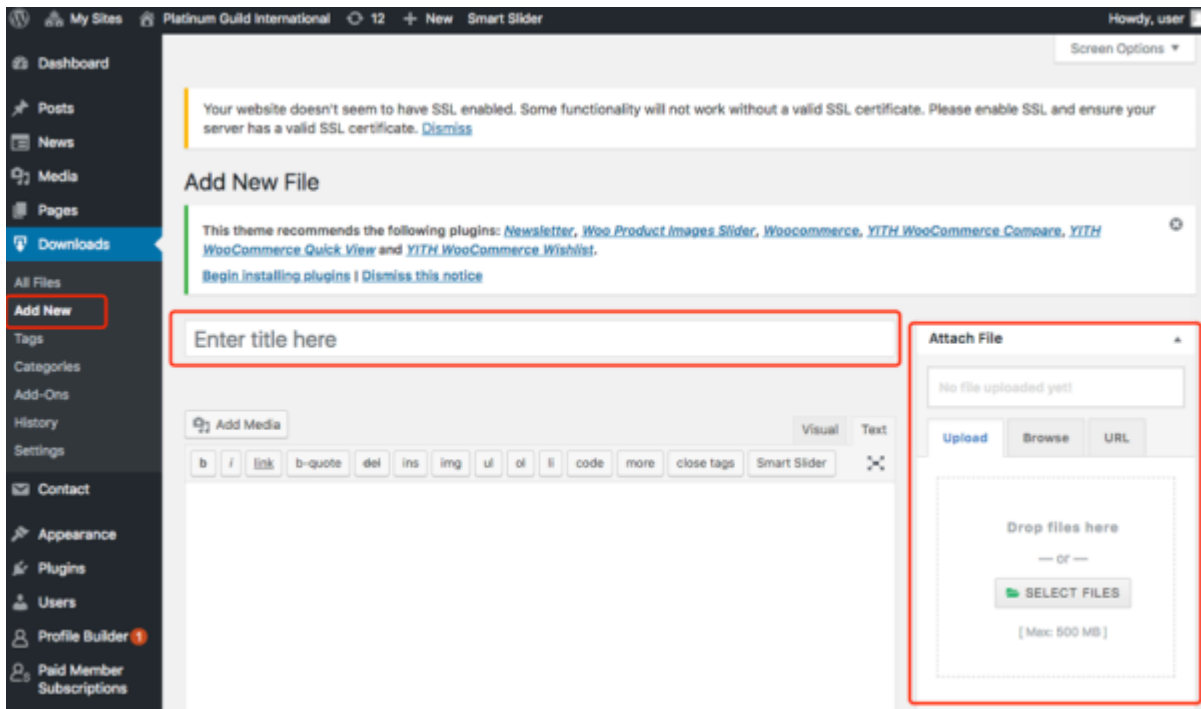

Download Manager

Reference: <https://wordpress.org/plugins/download-manager/>

Add new file(Dashboard>Download>Add New)

- •
1. 输入文件的title会在网页中显示)
2. 拖拽 / 选择路径 / 输入文件URL上传文件
3. 在下面可添加文件Excerpt选择设置更改文件的显示权限、文件icon等