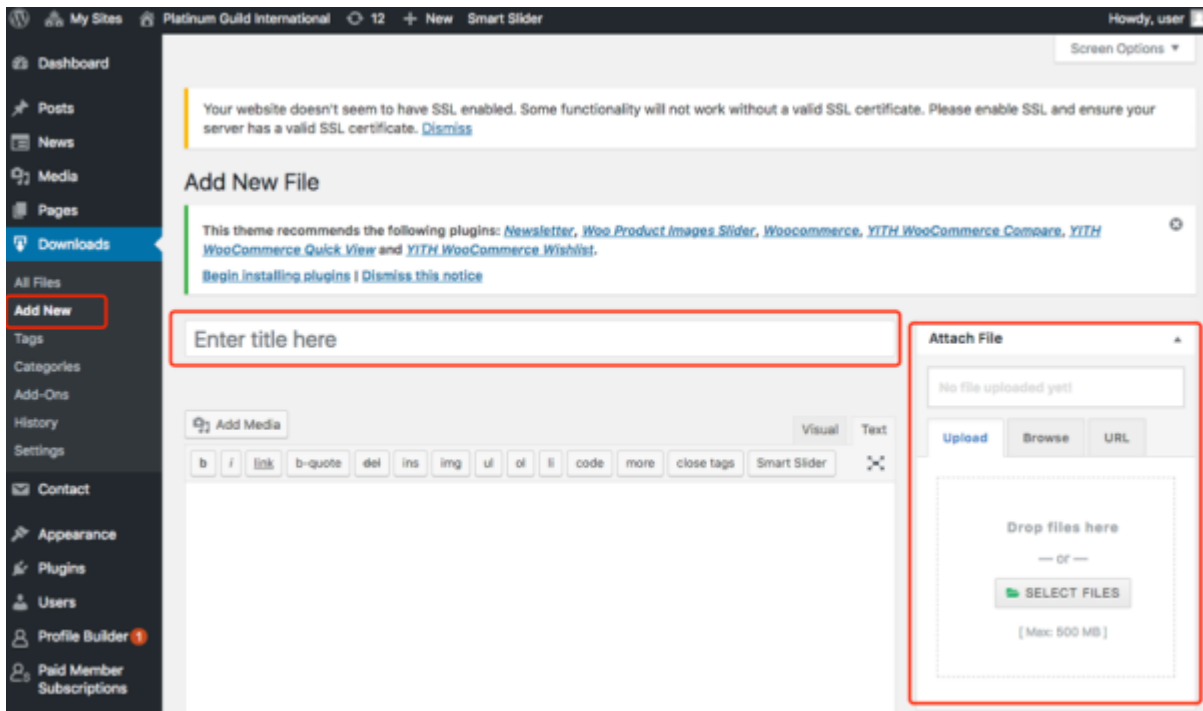

Download Manager

Reference: <https://wordpress.org/plugins/download-manager/>

Add new file(Dashboard>Download>Add New)

1. 输入文件的title会在网页中显示)
2. 拖拽 / 选择路径 / 输入文件URL上传文件
3. 在下面可添加文件Excerpt选择设置更改文件的显示权限、文件icon等